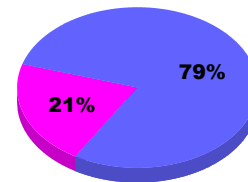

Gender Comparison 2011-2012

Jul/Aug/Sep

Legend: Male (Blue), Female (Magenta)